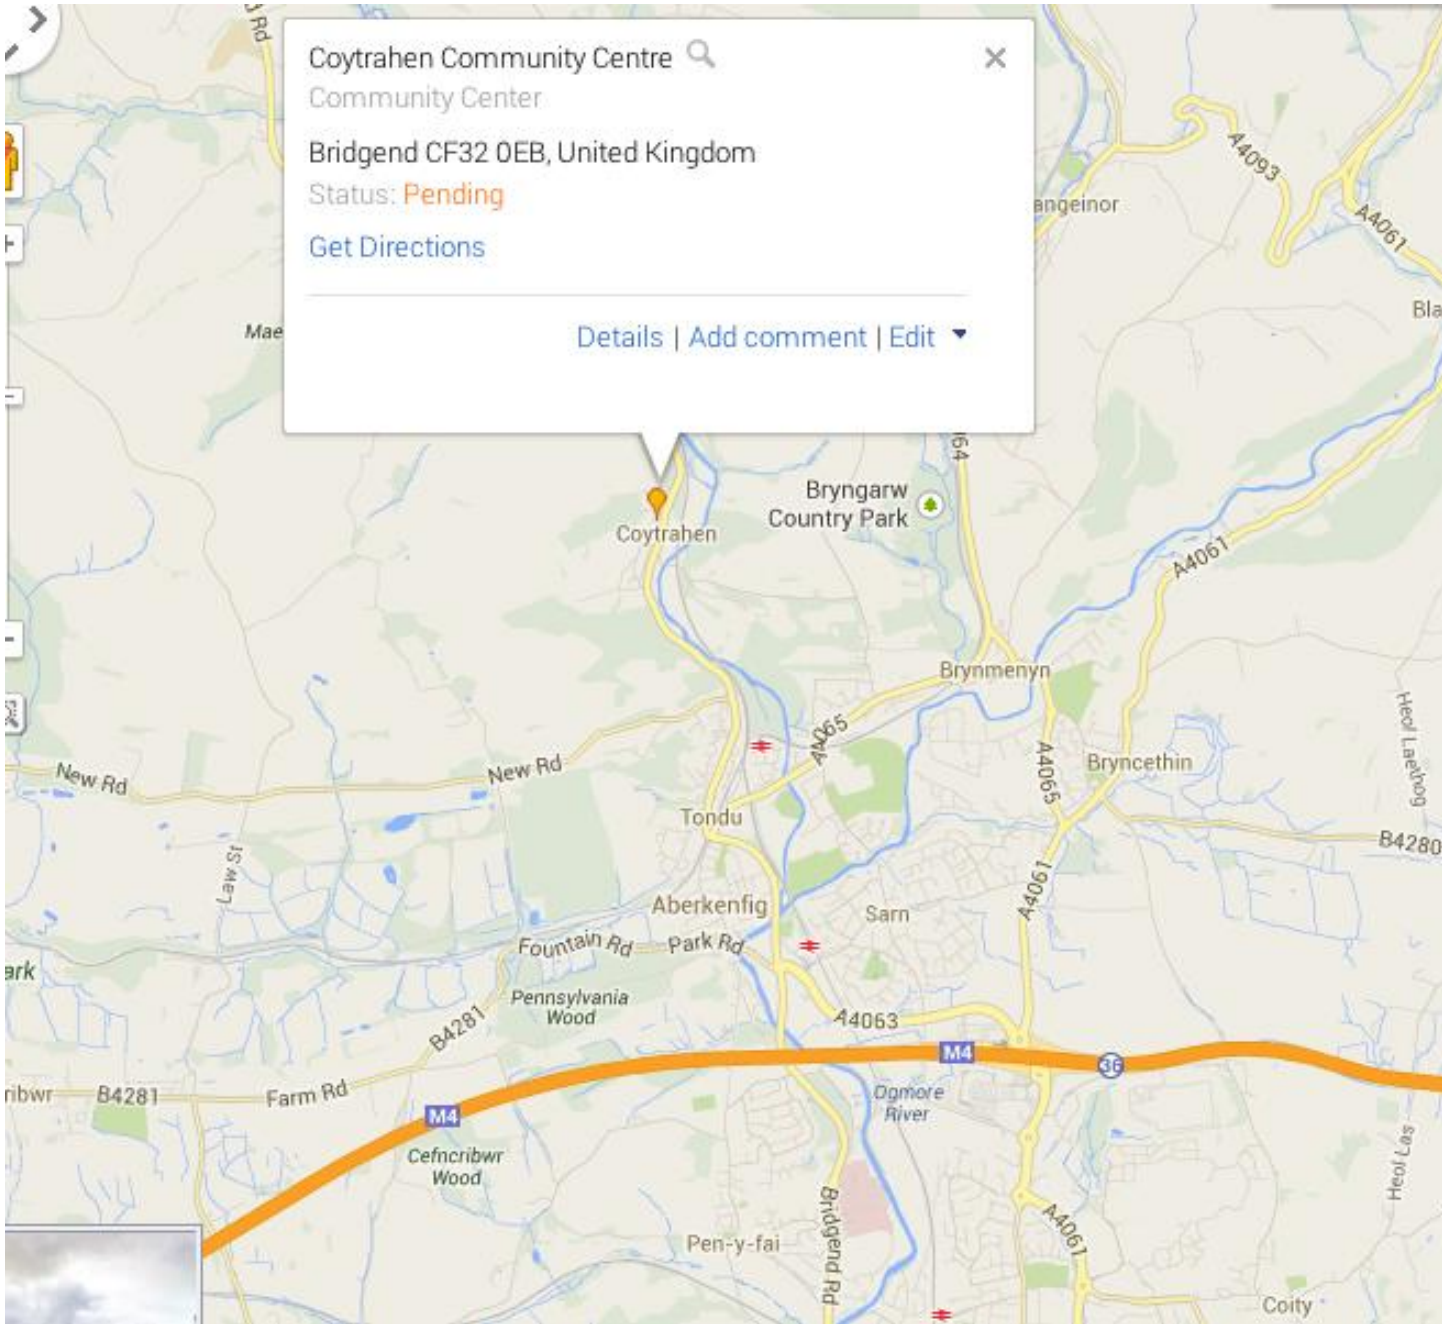

DIRECTIONS TO COYTRAHEN COMMUNITY CENTRE

Leave M4 at Junction 36. Follow signs for Maesteg. After leaving junction 36 roundabout, go down hill, straight through 2 sets of traffic lights. At roundabout, turn Right towards Maesteg. At next traffic lights at Aberkenfig, go straight on under bridge towards Tondy/Maesteg. Go through Tondy village. After Tondy, the road goes through woods for about ½ mile, look out for COYTRAHEN village sign. The Community Centre is about ¼ mile further on, on the left, look out for big steel gates. If you pass the Nicholls Arms, you have gone too far!